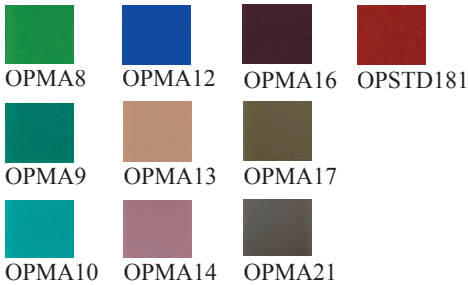

| Product Code | Description | Price Code |
|--------------|----------------------|------------|
| STD066 | Medium Green | 1C |
| STD089 | Light Blue | 1B |
| STD094 | Dark "Ink" Blue | 1C |
| STD105 | Medium Blue | 1C |
| STD108 | Azure Blue | 1C |
| STD109 | Blue Green Turquoise | 1C |
| STD110 | Blue Green Turquoise | 1C |
| STD118 | Medium Blue | 1C |
| STD121 | Dark Blue Purple | 1C |
| STD122 | Dark Purple | 1C |
| STD124 | Medium Purple | 1C |
| STD125 | Medium Purple | 1C |
| STD126 | Light Purple | 1B |
| STD129 | Medium Purple | 1C |
| STD130 | Light Purple | 1C |
| STD135 | Medium Rose | 1C |
| STD144 | Med. Purple Brown | 1C |
| STD156 | Medium Grey | 1B |
| STD164 | Light Grey | 1A |
| STD166 | Light Grey | 1A |
| STD168 | Light Grey | 1A |
| STD169 | Light Grey | 1A |
| STD181 | Red Selenium | 1D |
| STD182 | Orange Selenium | 1D |
| STD185 | Yellow Selenium | 1D |

Colours shown may not be exact representations as printed materials can never be perfectly representative of glass colours. For more accurate representations, please refer to actual samples.

Saint-Just Sheet Size Specifications

CRAQUEL

| Product Code | Description | Price Code |
|--------------|--------------------|------------|
| MA1CR | Diamond (Clear) | 1E |
| MA2CR | Straw | 1E |
| MA4CR | Amber | 1E |
| MA5CR | Olive Green | 1E |
| MA8CR | Green | 1E |
| MA10CR | Turquoise | 1E |
| MA11CR | Overseas | 1E |
| MA12CR | Cobalt Blue | 1E |
| MA13CR | Rosewood (flesh) | 1E |
| MA14CR | Parma (lt. violet) | 1E |
| MA17CR | Pale Grey | 1E |
| MA19CR | Havana (lt. brown) | 1E |