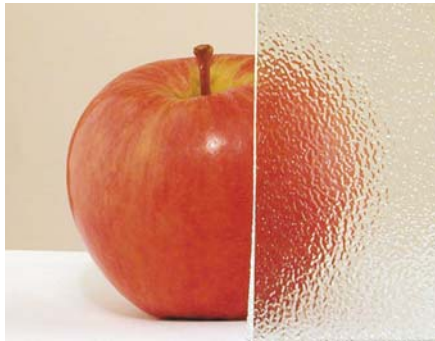

Hollander's Nature Glass Collection

Our EXCLUSIVE New Brand For Door And Window Applications!

Introducing Hollander's Nature Glass Collection, with five new styles of pattern glass that have lots of new things to offer:

- Great low prices; all patterns are 4mm in thickness
- 5 new patterns to choose from; 4 styles are available **tempered**, and 4 are available non-tempered to give you the flexibility to create matching sidelights and other accent pieces (see below and the reverse for details and specifications)
- Most tempered glasses are available in the following 4 standard door sizes:

A: 22"x64"

B: 20"x64"

C: 22"x48"

D: 22"x36"

Below are the 5 photos of the patterns that we now carry (for sheet specifications, see the reverse):

The Nature Collection Is Ideal For Door And Window Applications

Hollander spoke to a focus group of door manufacturers to identify what was important to our customers for glass in door and window applications. **We found that 2 issues were most important - lower price points and tempered glass in standard sizes.**

Out of a wide variety of samples, these are the five styles that our focus group wanted. We've just received our first trial order container load - quantities are limited, and are available on a first come first served basis. This will go fast because it is ideal for door and window applications, so **order now!**

Crystal (6410)

- Tempered, and non-tempered
- Tempered is available in 4 standard sizes listed above
- Non-tempered size is 59"x79"