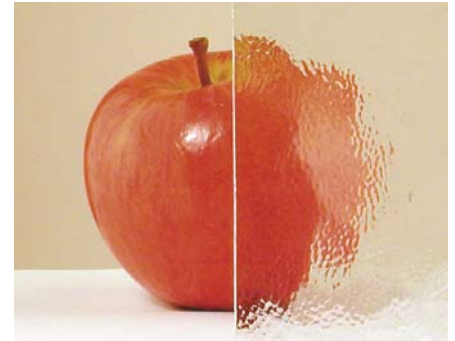

Crystal (6410)

- Tempered, and non-tempered
- Tempered is available in 4 standard sizes listed above
- Non-tempered size is 59"x79"

Shimmer (6420)

- Tempered, and non-tempered
- Tempered is available in 4 standard sizes listed above
- Non-tempered size is 59"x79"