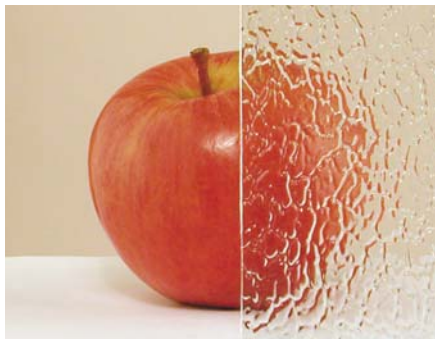

Crystal (6410)

- Tempered, and non-tempered
- Tempered is available in 4 standard sizes listed above
- Non-tempered size is 59"x79"

Shimmer (6420)

- Tempered, and non-tempered
- Tempered is available in 4 standard sizes listed above
- Non-tempered size is 59"x79"

Clouds (6430)

- Currently available as Tempered ONLY in 4 standard sizes listed above

Tree Bark (6440)

- NOT AVAILABLE TEMPERED
- Non-tempered size is 47"x 79"

To order your glass now,
or if you have any questions,
please contact our service desk at
1-800-268-0467,
or you can email them
at orderdesk@hollanderglass.ca.
We look forward
to hearing from you!