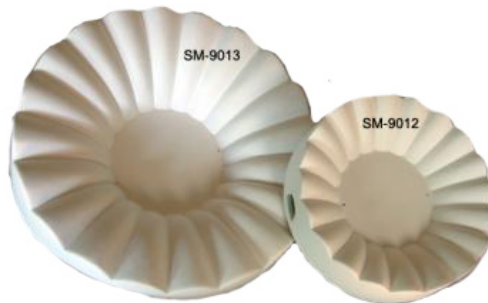

MSM6222
Pyramid Mold
5" sq. x 3.25"

MSM150
Round Bowl Mold
Dimensions:
13" dia. x 2" high

MSM9220
Uluwatu Mold
Outer Dimensions:
8.125" x 12.25" x 1.75"
Diagonal Measurement: 14.25"

MSM9015
Rippled Plate Mold
10" dia. x .75",
4" dia. center bottom, 3" rim

MSM9013
Large Rippled Bowl Mold
11.75" dia. x 3"

MSM9012
Small Rippled Bowl Mold
7.75" dia. x 1.75"