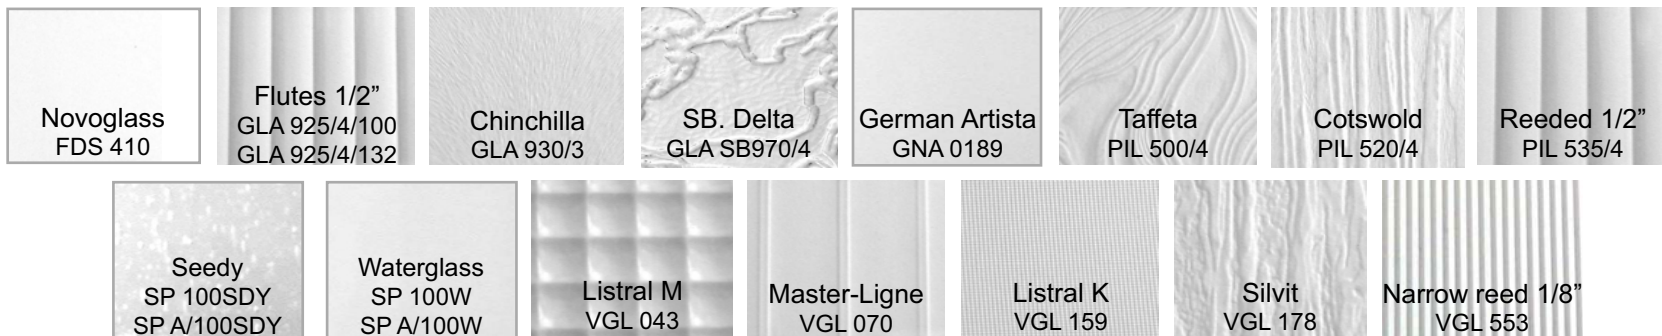

CODE	DESCRIPTION	THICKNESS	REGULAR SIZE SHEETS	BIN SIZE SHEETS	SHEETS per CASE	TRADE NAME
FDS 410	Novoglass, Acid Etched, Clear	3mm	70-3/4" x 126"	35" x 42"	42	Frandisa
GLA 925/4/100	Flutes, 1/2", Clear	4mm	63" x 100"	31-1/2" x 50"	47	Glaverbel
GLA 925/4/132	Flutes, 1/2", Clear	4mm	63" x 132"	31-1/2" x 44"	29	Glaverbel
GLA 930/3	Chinchilla, Clear	3mm	63" x 84"	31-1/2" x 42"	60	Glaverbel
GLA SB970/4	Delta, Sandblasted, Clear	4mm	63" x 84"	31-1/2" x 42"	47	Glaverbel
GNA 0189	German Artista, COE 94, Clear	3mm	40" x 60" approx*	30" x 40" approx*	35	Desag
PIL 500/4	Taffeta, Clear	4mm	52" x 84"	26" x 42"	30	Pilkington
PIL 520/4	Cotswold, Clear	4mm	52" x 84"	26" x 42"	30	Pilkington
PIL 535/4	Reeded, 1/2", Clear	4mm	60" x 84"	30" x 42"	30	Pilkington
SP 100SDY	Seedy, Clear	3mm	24" x 48"	24" x 48"	58	Spectrum
SP A/100SDY	Seedy, Clear	3mm	30" x 72"	n/a	58	Spectrum
SP 100W	Waterglass, Clear	3mm	24" x 48"	24" x 48"	52	Spectrum
SP A/100W	Waterglass, Clear	3mm	24" x 72"	n/a	52	Spectrum
VGL 043	Listral M, 1/2" Square, Clear	4mm	65" x 85"	32" x 42"	40	Vegla
VGL 070	Master-Ligne, Clear - Vegla Masterglass	4mm	78-3/4" x 126"	39" x 42"	23	Vegla
VGL 159	Listral K, Tiny Squares, Clear	4mm	65" x 85"	32" x 42"	40	Vegla
VGL 178	Silvit, Clear	4mm	65" x 85"	32" x 42"	42	Vegla
VGL 553	Narrow Reed, 1/8", Clear	4mm	65" x 85"	32" x 42"	40	Vegla

*Please Note: Sheet Sizes Vary, Please Inquire On Current Available Sheet Sizes

Glass Imported By Hollander Glass Canada Inc.

Due to the soft and subtle nature of a few of the patterns, they may not be visible through photography. For true likenesses of the patterns, please refer to the original sample glass set.